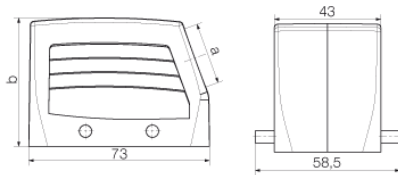

HDC 24D TSBU 1PG29G

Weidmüller Interfaces GmbH & Co. KG

Postfach 3030

32760 Detmold

Tel. +49 5231 14-0

Fax. +49 5231 14-2083

info@weidmueller.com

www.weidmueller.com

Drawings