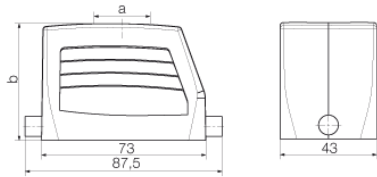

Data sheet

HDC 24D TOLU 1PG21G

Weidmüller Interfaces GmbH & Co. KG

Postfach 3030

32760 Detmold

Tel. +49 5231 14-0

Fax. +49 5231 14-2083

info@weidmueller.com

www.weidmueller.com

Drawings