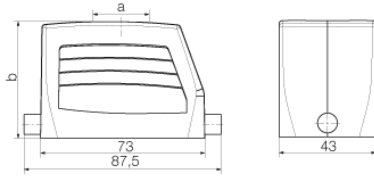

Data sheet

HDC 24D TOLU 1PG29G

Weidmüller Interface GmbH & Co. KG
Klingenbergstraße 26
D-32758 Detmold
Germany

www.weidmueller.com

Drawings