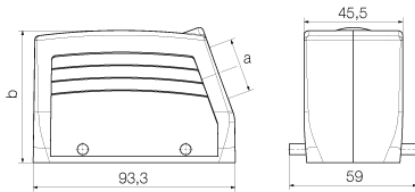

HDC 16B TSBU 1PG21G

Weidmüller Interfaces GmbH & Co. KG

Postfach 3030

32760 Detmold

Tel. +49 5231 14-0

Fax. +49 5231 14-2083

info@weidmueller.com

www.weidmueller.com

Drawings