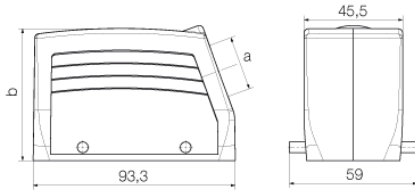

Data sheet

HDC 40D TSBU 1PG21G

Weidmüller Interface GmbH & Co. KG
Klingenbergstraße 26
D-32758 Detmold
Germany

www.weidmueller.com

Drawings