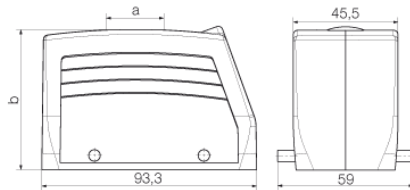

HDC 16B TOBU 1PG21G

Weidmüller Interfaces GmbH & Co. KG

Postfach 3030

32760 Detmold

Tel. +49 5231 14-0

Fax. +49 5231 14-2083

info@weidmueller.com

www.weidmueller.com

Drawings