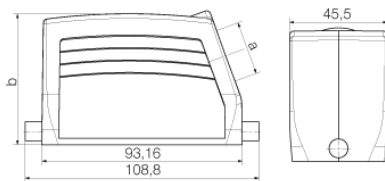

HDC 16B TSLU 1PG21G

Weidmüller Interfaces GmbH & Co. KG

Postfach 3030

32760 Detmold

Tel. +49 5231 14-0

Fax. +49 5231 14-2083

info@weidmueller.com

www.weidmueller.com

Drawings