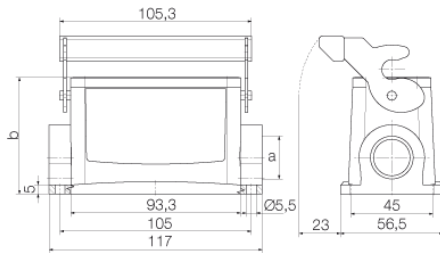

HDC 16B SLU 2PG21G

Weidmüller Interfaces GmbH & Co. KG

Postfach 3030

32760 Detmold

Tel. +49 5231 14-0

Fax. +49 5231 14-2083

info@weidmueller.com

www.weidmueller.com

Drawings