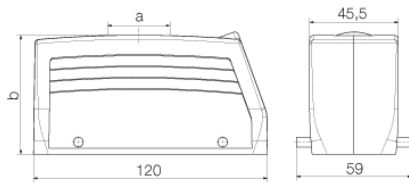

Data sheet

HDC 24B TOBU 1PG21G

Weidmüller Interface GmbH & Co. KG
Klingenbergstraße 26
D-32758 Detmold
Germany

www.weidmueller.com

Drawings