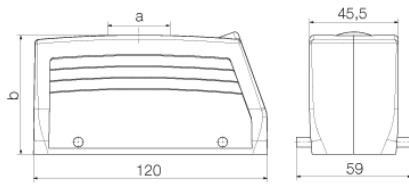

HDC 24B TOBU 1PG29G

Weidmüller Interfaces GmbH & Co. KG

Postfach 3030

32760 Detmold

Tel. +49 5231 14-0

Fax. +49 5231 14-2083

info@weidmueller.com

www.weidmueller.com

Drawings