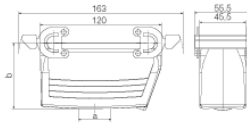

Data sheet

HDC 24B KBU 1PG21G

Weidmüller Interface GmbH & Co. KG
Klingenbergstraße 26
D-32758 Detmold
Germany

www.weidmueller.com

Drawings