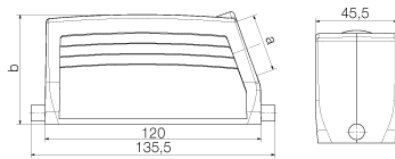

Data sheet

HDC 24B TSLU 1PG21G

Weidmüller Interface GmbH & Co. KG
Klingenbergstraße 26
D-32758 Detmold
Germany

www.weidmueller.com

Drawings