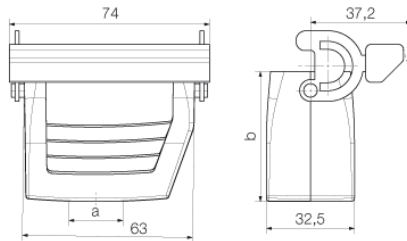

HDC 10A KLU 1PG16G

Weidmüller Interfaces GmbH & Co. KG

Postfach 3030

32760 Detmold

Tel. +49 5231 14-0

Fax. +49 5231 14-2083

info@weidmueller.com

www.weidmueller.com

Drawings