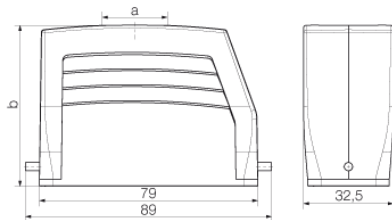

HDC 16A TOLU 1PG16G

Weidmüller Interfaces GmbH & Co. KG

Postfach 3030

32760 Detmold

Tel. +49 5231 14-0

Fax. +49 5231 14-2083

info@weidmueller.com

www.weidmueller.com

Drawings