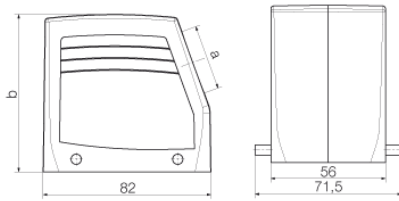

Data sheet

HDC 32A TSBU 1PG21G

Weidmüller Interfaces GmbH & Co. KG

Postfach 3030

32760 Detmold

Tel. +49 5231 14-0

Fax. +49 5231 14-2083

info@weidmueller.com

www.weidmueller.com

Drawings