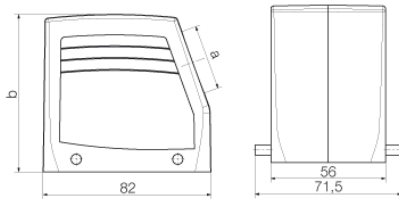

HDC 32A TSBU 1PG29G

Weidmüller Interfaces GmbH & Co. KG

Postfach 3030

32760 Detmold

Tel. +49 5231 14-0

Fax. +49 5231 14-2083

info@weidmueller.com

www.weidmueller.com

Drawings