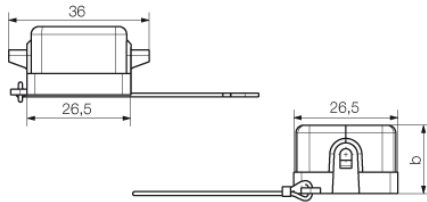

Data sheet

HDC 04A DODL 2B0

Weidmüller Interface GmbH & Co. KG
Klingenbergstraße 26
D-32758 Detmold
Germany

www.weidmueller.com

Drawings