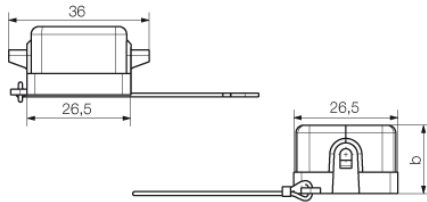

Data sheet

HDC 04A DMDL 2BO

Weidmüller Interface GmbH & Co. KG
Klingenbergstraße 26
D-32758 Detmold
Germany

www.weidmueller.com

Drawings