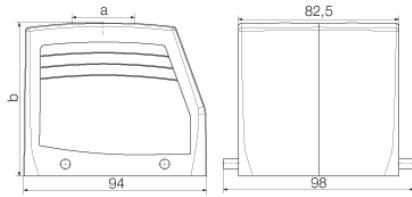

Data sheet

HDC 32B TOBU 1PG29G

Weidmüller Interface GmbH & Co. KG
Klingenbergstraße 26
D-32758 Detmold
Germany

www.weidmueller.com

Drawings