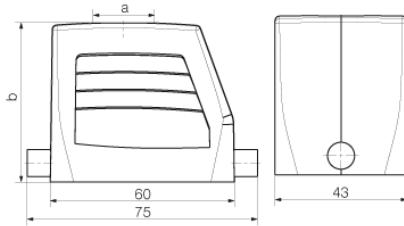

Data sheet

HDC 06B TOLU 1PG13G

Weidmüller Interface GmbH & Co. KG
Klingenbergstraße 26
D-32758 Detmold
Germany

www.weidmueller.com

Drawings