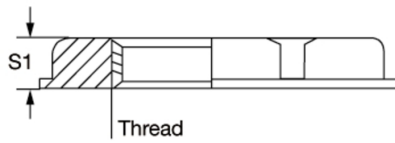

Data sheet

SKMU PG21-K GR

Weidmüller Interface GmbH & Co. KG
Klingenbergstraße 26
D-32758 Detmold
Germany

www.weidmueller.com

Drawings