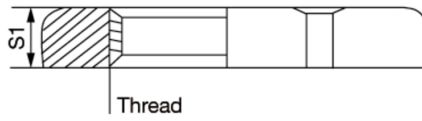

Data sheet

SKMU M16 MS

Weidmüller Interface GmbH & Co. KG
Klingenbergstraße 26
D-32758 Detmold
Germany

www.weidmueller.com

Drawings