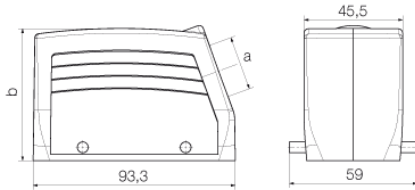

Data sheet

HDC 40D TSBU 1M25G

Weidmüller Interface GmbH & Co. KG
Klingenbergstraße 26
D-32758 Detmold
Germany

www.weidmueller.com

Drawings