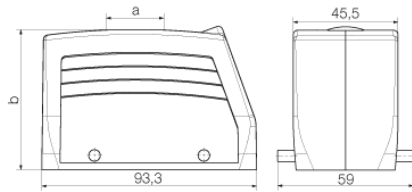

Data sheet

HDC 40D TOBU 1M32G

Weidmüller Interface GmbH & Co. KG
Klingenbergstraße 26
D-32758 Detmold
Germany

www.weidmueller.com

Drawings