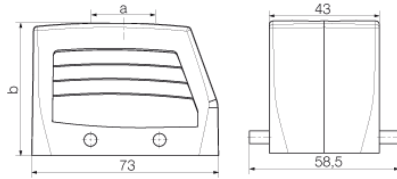

Data sheet

HDC 24D TOBU 1M32G

Weidmüller Interface GmbH & Co. KG
Klingenbergstraße 26
D-32758 Detmold
Germany

www.weidmueller.com

Drawings