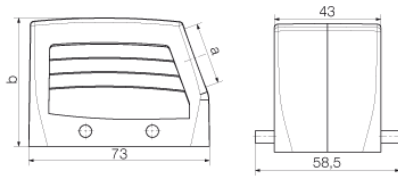

Data sheet

HDC 10B TSBU 1M20G

Weidmüller Interface GmbH & Co. KG
Klingenbergstraße 26
D-32758 Detmold
Germany

www.weidmueller.com

Drawings