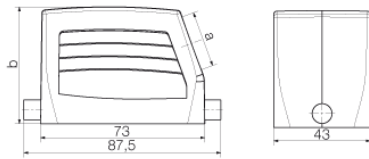

Data sheet

HDC 10B TSLU 1M25G

Weidmüller Interface GmbH & Co. KG
Klingenbergstraße 26
D-32758 Detmold
Germany

www.weidmueller.com

Drawings