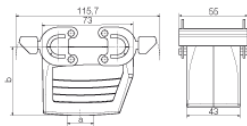

Data sheet

HDC 10B KBU 1M20G

Weidmüller Interface GmbH & Co. KG
Klingenbergstraße 26
D-32758 Detmold
Germany

www.weidmueller.com

Drawings