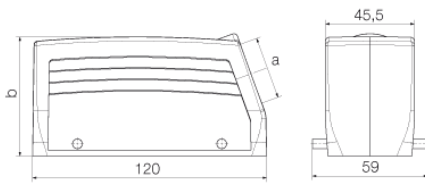

Data sheet

HDC 24B TSBU 1M32G

Weidmüller Interface GmbH & Co. KG
Klingenbergstraße 26
D-32758 Detmold
Germany

www.weidmueller.com

Drawings