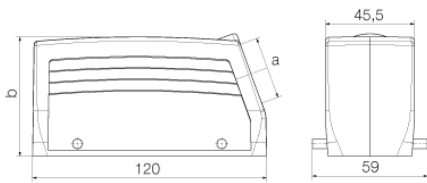

Data sheet

HDC 24B TSBU 1M25G

Weidmüller Interface GmbH & Co. KG
Klingenbergstraße 26
D-32758 Detmold
Germany

www.weidmueller.com

Drawings