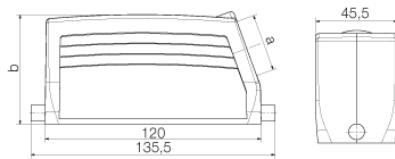

Data sheet

HDC 24B TSLU 1M32G

Weidmüller Interface GmbH & Co. KG
Klingenbergstraße 26
D-32758 Detmold
Germany

www.weidmueller.com

Drawings