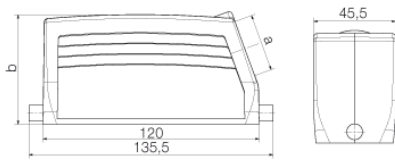

Data sheet

HDC 24B TSLU 1M25G

Weidmüller Interface GmbH & Co. KG
Klingenbergstraße 26
D-32758 Detmold
Germany

www.weidmueller.com

Drawings