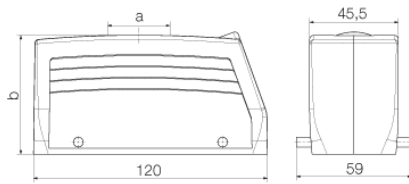

Data sheet

HDC 24B TOBU 1M25G

Weidmüller Interface GmbH & Co. KG
Klingenbergstraße 26
D-32758 Detmold
Germany

www.weidmueller.com

Drawings