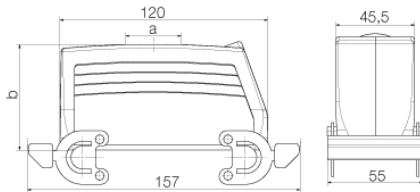

Data sheet

HDC 24B TOBO 1M32G

Weidmüller Interface GmbH & Co. KG
Klingenbergstraße 26
D-32758 Detmold
Germany

www.weidmueller.com

Drawings