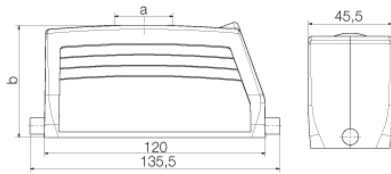

Data sheet

HDC 24B TOLU 1M25G

Weidmüller Interface GmbH & Co. KG
Klingenbergstraße 26
D-32758 Detmold
Germany

www.weidmueller.com

Drawings