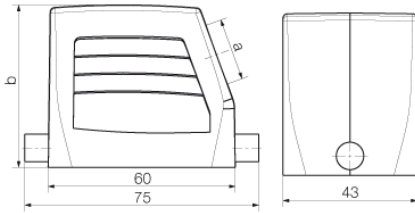

Data sheet

HDC 06B TSLU 1M25G

Weidmüller Interface GmbH & Co. KG
Klingenbergstraße 26
D-32758 Detmold
Germany

www.weidmueller.com

Drawings