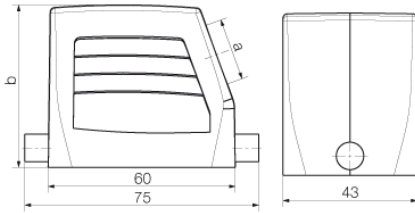

Data sheet

HDC 06B TSLU 1M20G

Weidmüller Interface GmbH & Co. KG
Klingenbergstraße 26
D-32758 Detmold
Germany

www.weidmueller.com

Drawings