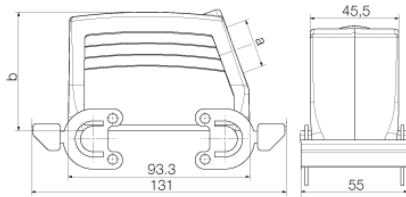

Data sheet

HDC 16B TSBO 1M25G

Weidmüller Interface GmbH & Co. KG
Klingenbergstraße 26
D-32758 Detmold
Germany

www.weidmueller.com

Drawings