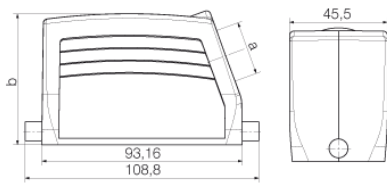

Data sheet

HDC 16B TSLU 1M25G

Weidmüller Interface GmbH & Co. KG
Klingenbergstraße 26
D-32758 Detmold
Germany

www.weidmueller.com

Drawings