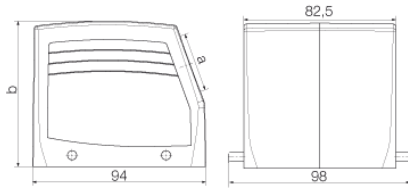

Data sheet

HDC 32B TSBU 1M32G

Weidmüller Interface GmbH & Co. KG
Klingenbergstraße 26
D-32758 Detmold
Germany

www.weidmueller.com

Drawings