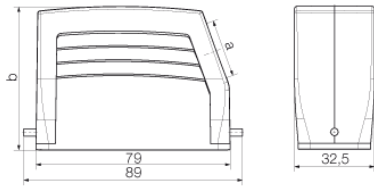

Data sheet

HDC 16A TSLU 1M25G

Weidmüller Interface GmbH & Co. KG
Klingenbergstraße 26
D-32758 Detmold
Germany

www.weidmueller.com

Drawings