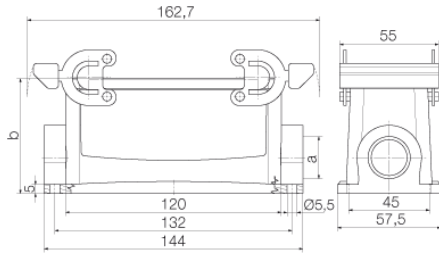

Data sheet

HDC 24B SBU 1M25G

Weidmüller Interface GmbH & Co. KG
Klingenbergstraße 26
D-32758 Detmold
Germany

www.weidmueller.com

Drawings