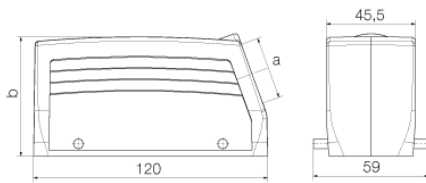

Data sheet

HDC 24B TSBU 1M40G

Weidmüller Interface GmbH & Co. KG
Klingenbergstraße 26
D-32758 Detmold
Germany

www.weidmueller.com

Drawings