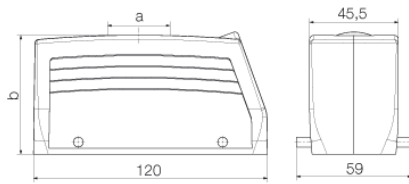

Data sheet

HDC 24B TOBU 1M40G

Weidmüller Interface GmbH & Co. KG
Klingenbergstraße 26
D-32758 Detmold
Germany

www.weidmueller.com

Drawings