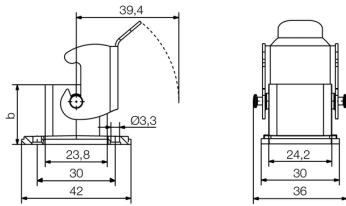

IE-BS-V05M-RJ45-C

Weidmüller Interface GmbH & Co. KG
Klingenbergstraße 26
D-32758 Detmold
Germany

www.weidmueller.com

Drawings

Dimensioned drawing