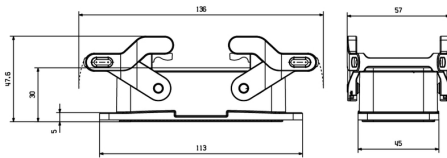

Data sheet

HDC 16B ABU EMC

Weidmüller Interface GmbH & Co. KG
Klingenbergstraße 26
D-32758 Detmold
Germany

www.weidmueller.com

Drawings