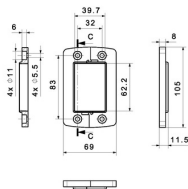

CABTITE FRL 10/6 BK

Weidmüller Interface GmbH & Co. KG
Klingenbergstraße 26
D-32758 Detmold
Germany

www.weidmueller.com

Drawings

Dimensioned drawing