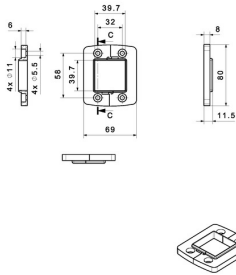

CABTITE FRL 4-1 BK

Weidmüller Interface GmbH & Co. KG
Klingenbergstraße 26
D-32758 Detmold
Germany

Drawings

www.weidmueller.com

Dimensioned drawing