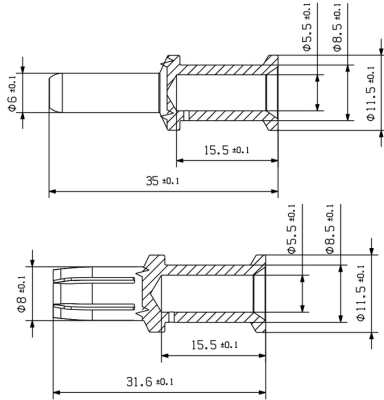

HDC MHP70 M 16

Weidmüller Interface GmbH & Co. KG
Klingenbergstraße 26
D-32758 Detmold
Germany

www.weidmueller.com

Drawings