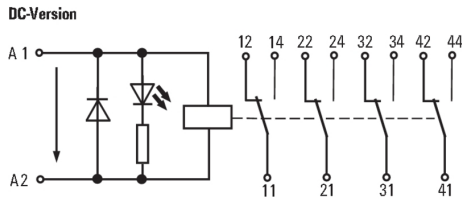

**RIDERSERIES RCM
RCMKIT-I 24VDC 4CO LD**

Weidmüller Interface GmbH & Co. KG
Klingenbergstraße 16
D-32758 Detmold
Germany
Fon: +49 5231 1429-0
Fax: +49 5231 14292083
www.weidmueller.com

Drawings

Wiring diagram