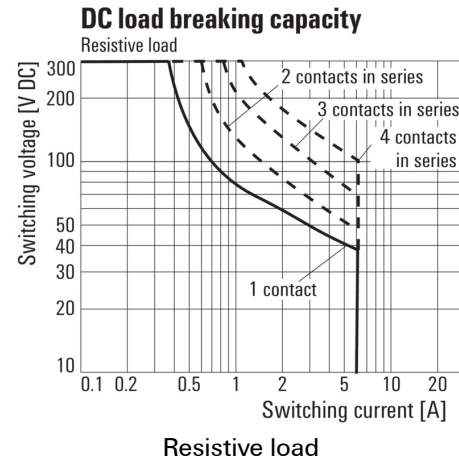

### General ordering data

|            |   |
|------------|---|
| Type       | RCMKIT-I 24VDC 4CO LD   |
| Order No.  | <a href="#">8921030000</a>  |
| Version    | RIDERSERIES RCM, Relay module, No. of contacts: 4 CO contact with test button AgNi 90/10, Rated control voltage: 24 V DC, Continuous current: 6 A, Screw connection |
| GTIN (EAN) | 4032248692279   |
| Qty.       | 10 pc(s).   |

**Drawings**

**Wiring diagram**

**DC load limit curve**

**Derating curve**

**DC operational voltage range**

**Electrical service life**

**Dimensioned drawing**