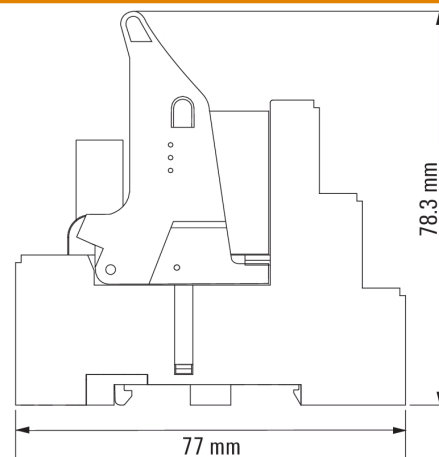

**Technical data****Dimensions and weights**

|            |         |                 |            |
|------------|---------|-----------------|------------|
| Width      | 27.2 mm | Width (inches)  | 1.071 inch |
| Height     | 77 mm   | Height (inches) | 3.031 inch |
| Depth      | 78.3 mm | Depth (inches)  | 3.083 inch |
| Net weight | 99.9 g  |                 |            |

**Drawings**

**Wiring diagram**

**DC load limit curve**

**Derating curve**

**DC operational voltage range**

**Electrical service life**

**Dimensioned drawing**